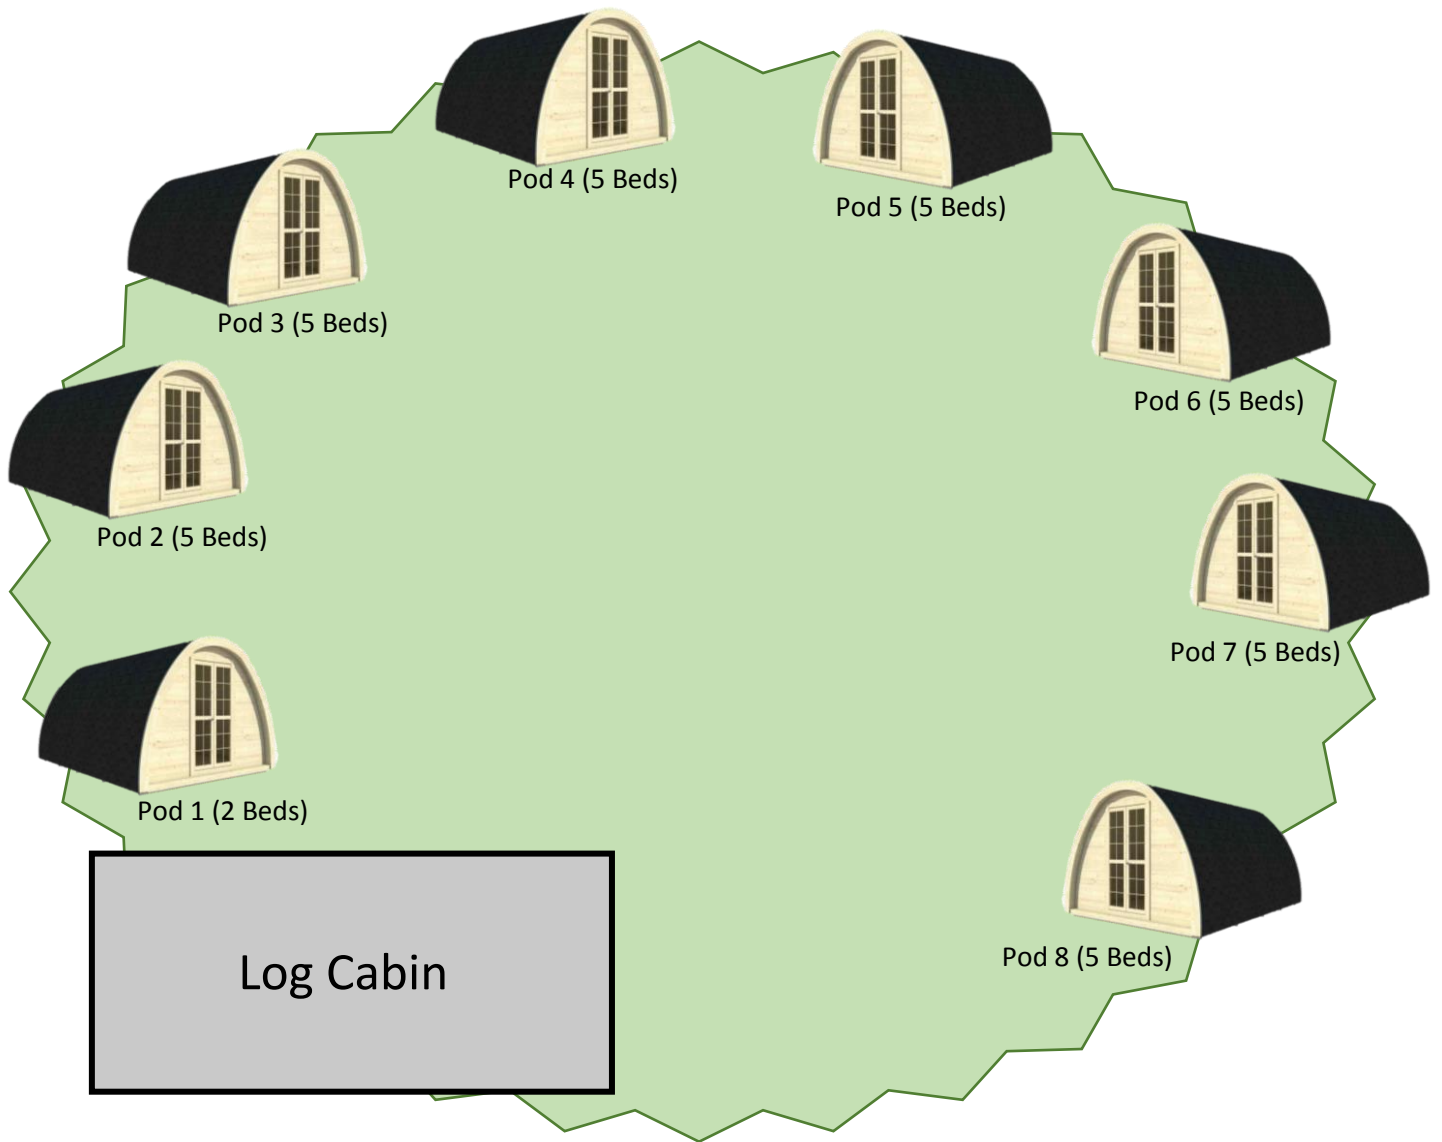

Thorpe Woodlands Escape Pods

Toilets and Showers 35 metres